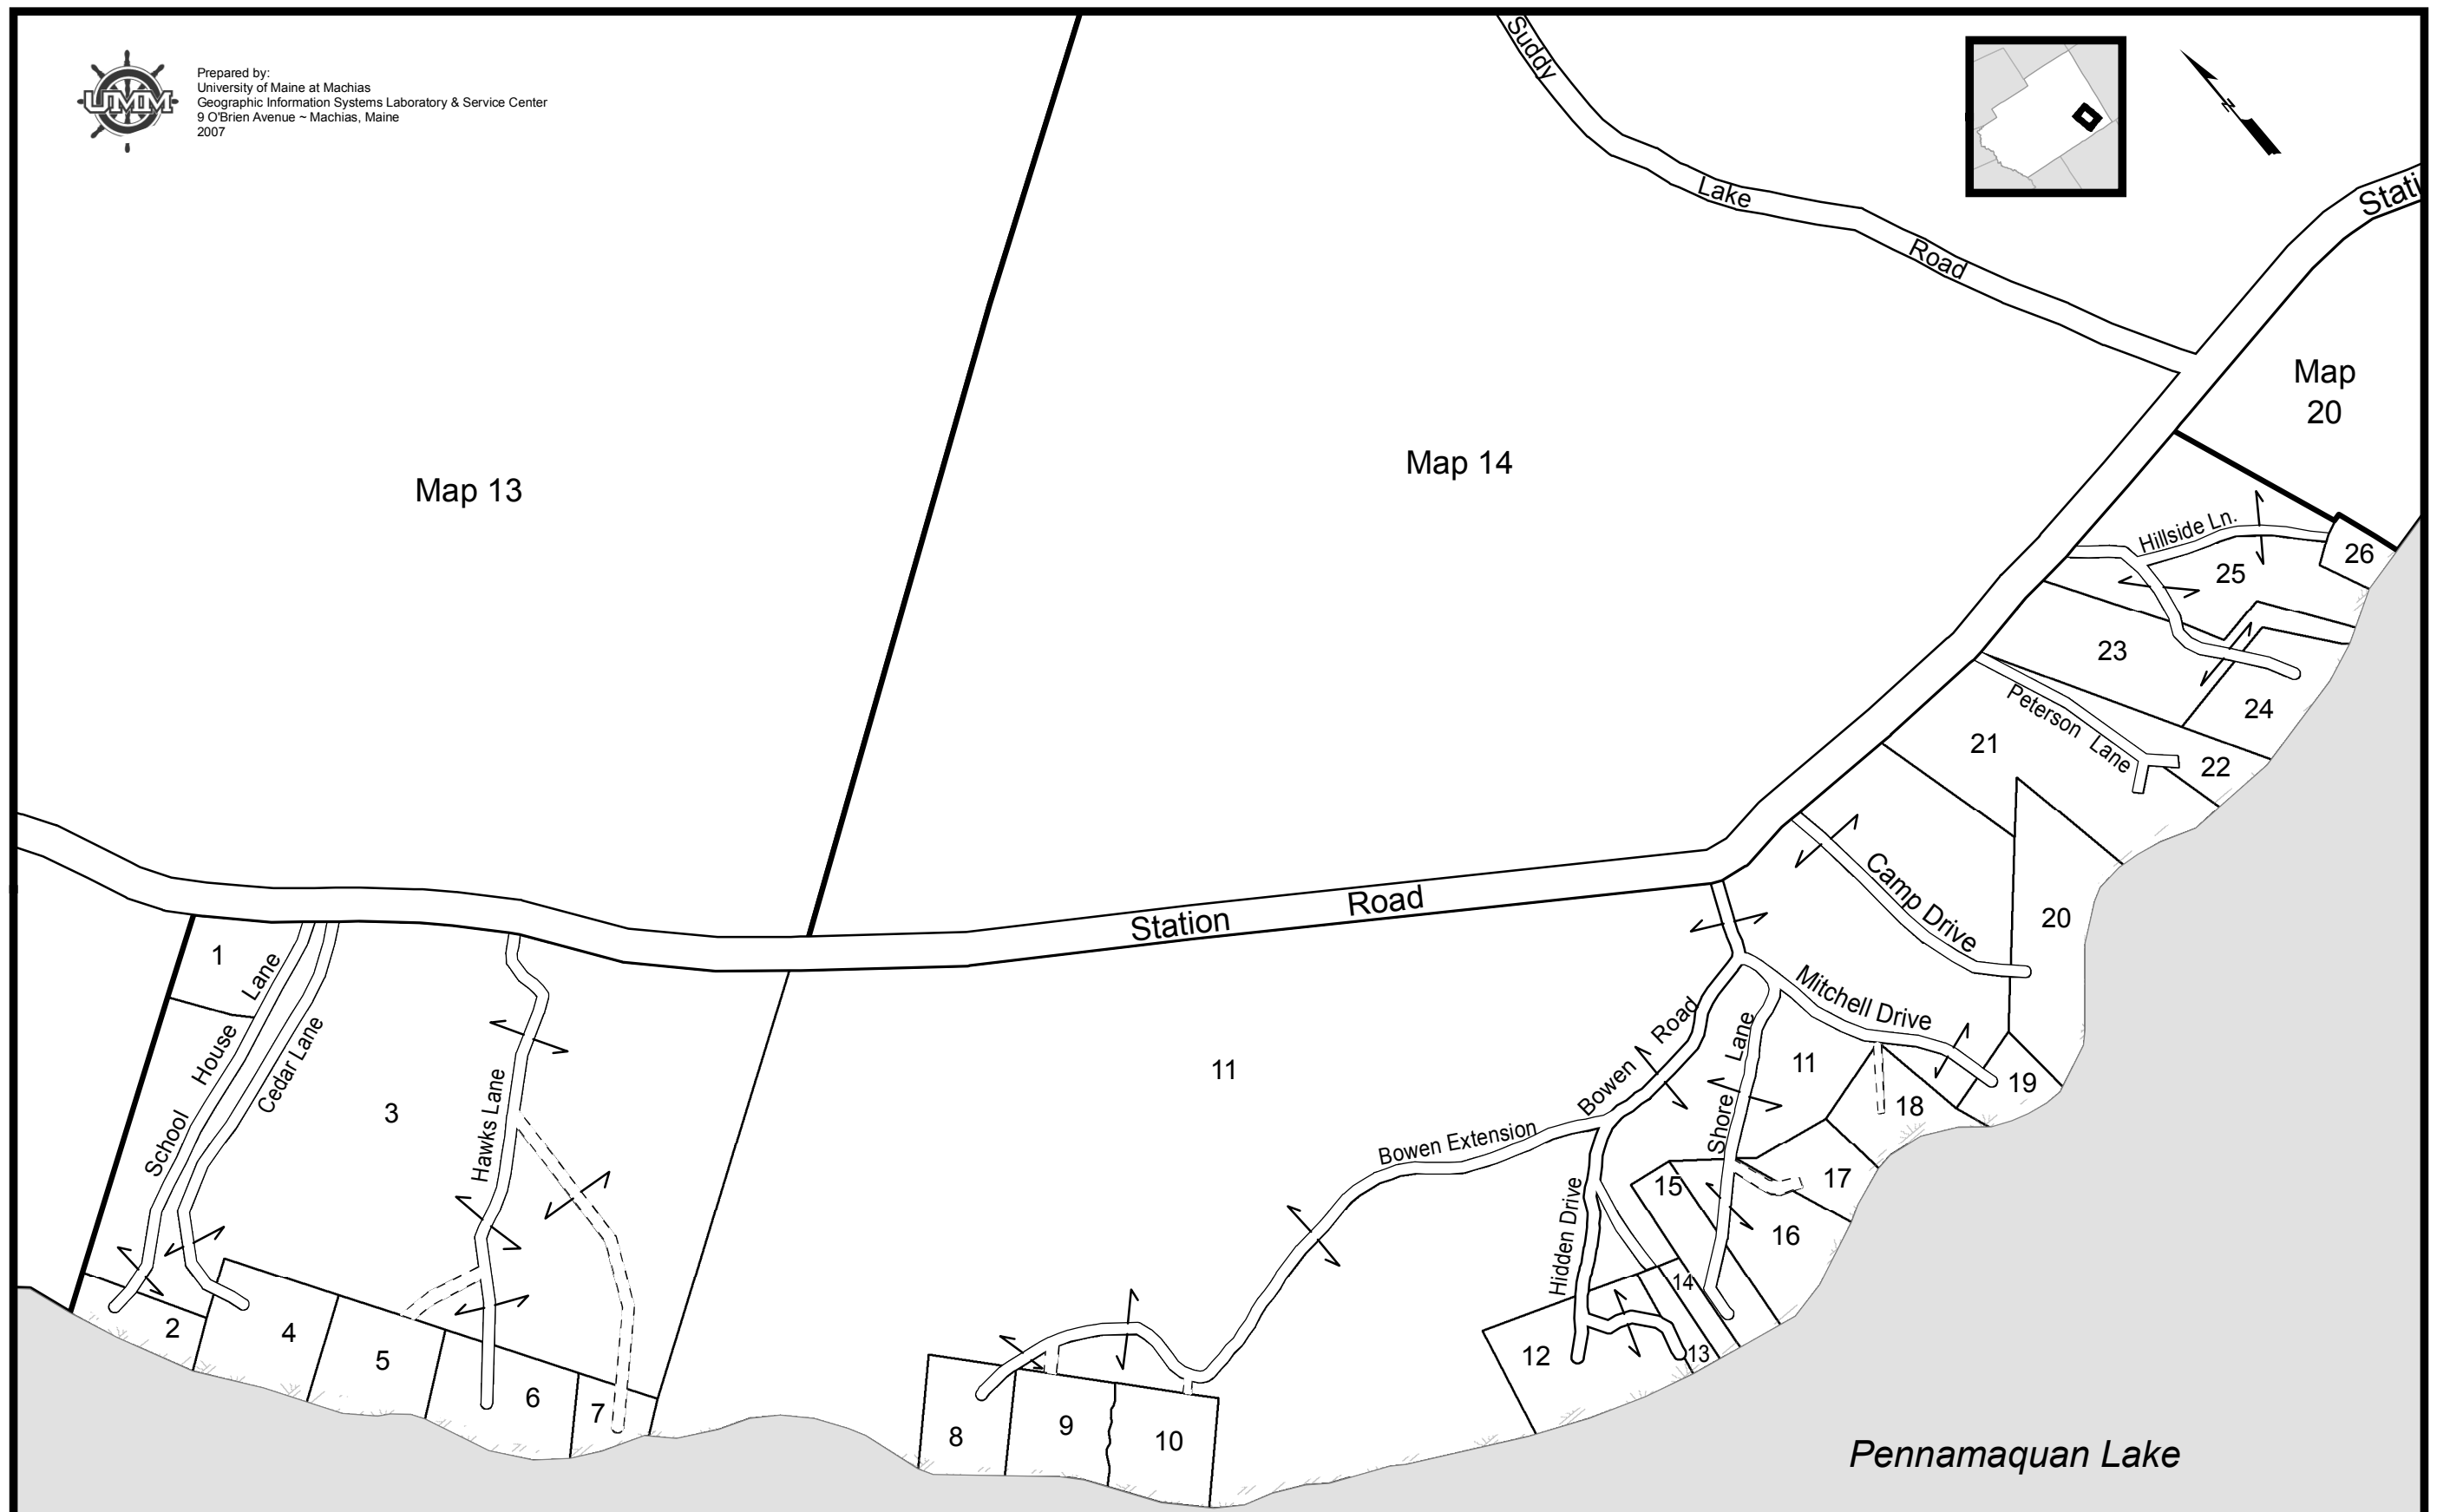

Prepared by:
 University of Maine at Machias
 Geographic Information Systems Laboratory & Service Center
 9 O'Brien Avenue - Machias, Maine
 2007

Map 13

Map 14

Map 20

PROPERTY MAP
TOWN OF CHARLOTTE
 WASHINGTON COUNTY, MAINE

1,000 0 Feet

1 inch equals 400 feet

Map 19

Station Rd., Suddy Lake Rd. & Pennamaquan Lake